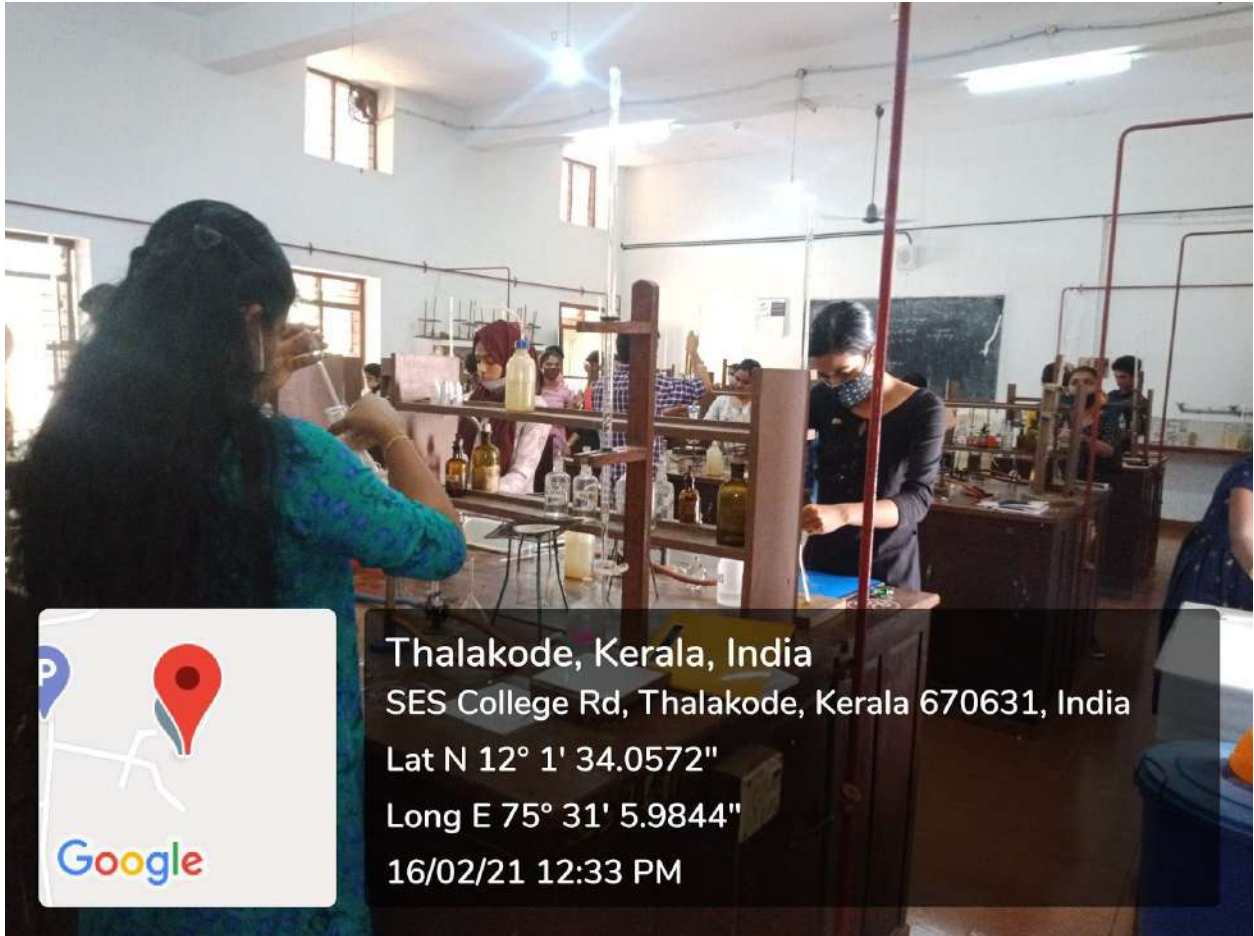

Thalakode, Kerala, India
SES College Rd, Thalakode, Kerala 670631, India
Lat N 12° 1' 34.0572"
Long E 75° 31' 5.9844"
16/02/21 12:33 PM